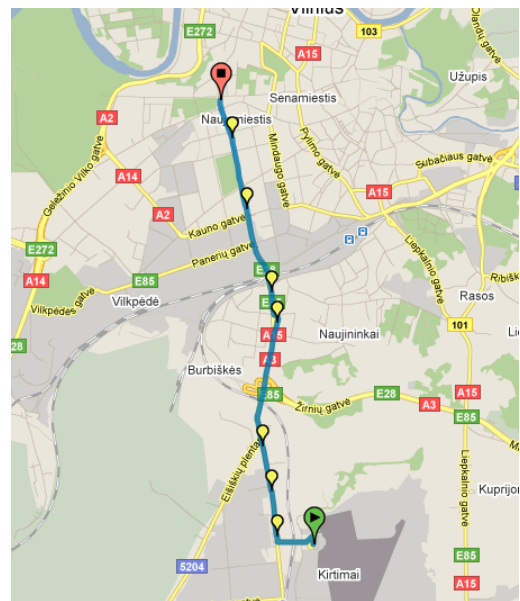

From/to conference place

How to get from Airport to Eurodoc conference place in Crowne Plaza?

Here is the map how to get from Vilnius airport to the Eurodoc conference in Crowne Plaza. You should take the bus Nr.2, and go as much as it shown yellow balloons on the map, the red balloon is your last stop called “M. K. Čiurlionio”. Then you should go forward to bus direction and on the crossroad turn to the left and cross it to M.K.Čiurlionio Street. After you have to go straight, for about 10 minutes, till on the left side you’ll see Crowne Plaza hotel.

How to get from the bus/train station to the The Eurodoc conference in Crowne Plaza?

From the bus or train station you should go by the trolleybus Nr. 16. You should go by this trolleybus till the second stop “Sparta”. There you should return to the crossroad, cross the street and there you’ll see another bus stop, you should wait for 17th or 10th trolleybus and take two stops till “M. K. Čiurlionio st.” bus stop. Then you should go forward to bus direction and on the crossroad turn to the left and cross it to M.K.Čiurlionio Street. After you have to go straight, for about 10 minutes, till on the left side you’ll see Crowne plaza hotel.